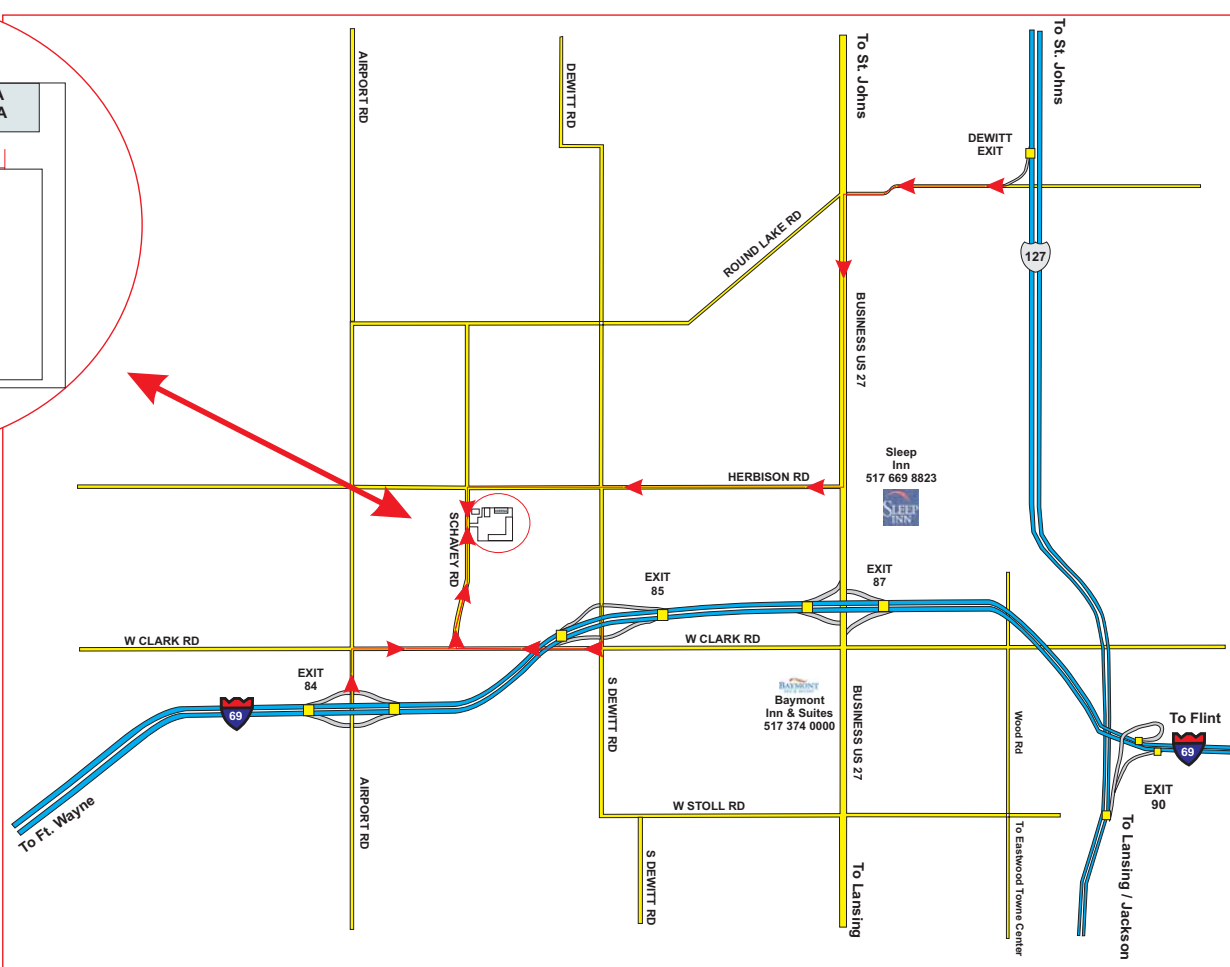

Directions to CCRESA - DeWitt
Early On®
 Training and Technical Assistance

13109 Schavey Rd Suite 4
 DeWitt, MI 48820

Phone: 517 668 0185
 Toll Free: 866 334 5437
 Fax: 517 668 0446

Web Page:
<http://eotta.ccresta.org>

From the North:

Take 127 South to the DeWitt exit (Round Lake Rd)
 Right (west) on Round Lake Road to S Business US 27
 Left (south) on S Business US 27 to Herbison Rd
 Right (west) on Herbison Rd to Schavey Rd
 Left (south) on Schavey Rd to the DeWitt Shopping Center
 EOT&TA is in the back left corner

From the West & Southwest:

Take 69 East to Exit 84
 Left (north) on Airport Rd to Clark Rd
 Right on Clark Rd to Schavey Rd
 Left on Schavey Rd to DeWitt Shopping Center
 EOT&TA is in the back left corner

From the East & Southeast:

Take 69 West to Exit 85
 Left (south) on DeWitt Rd to Clark Rd
 Right on Clark Rd to Schavey Rd
 Right on Schavey Rd to DeWitt Shopping Center
 EOT&TA is in the back left corner